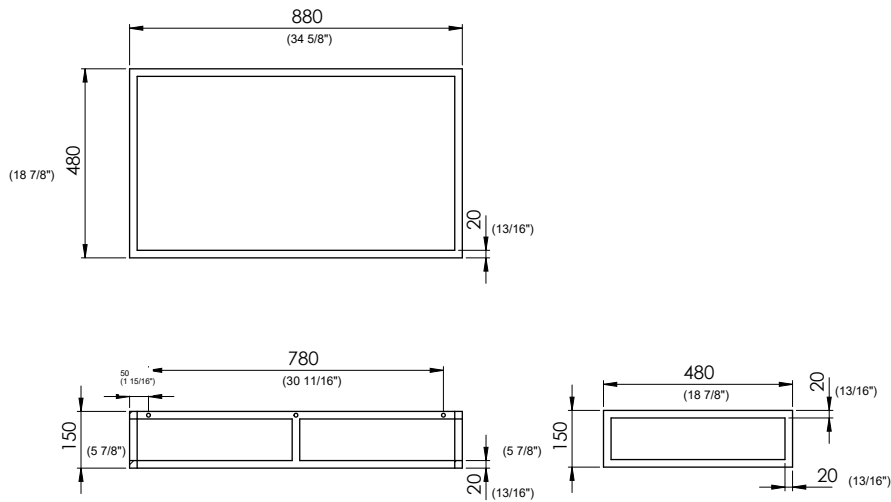

# QUADRA struttura

# AZZURRA®

STS 90

STRUTTURA PORTANTE / STRUCTURELOAD-BEARING

code  
code

QUADRA Struttura metallica suspendue nero opaco  
QUADRA *mat black suspended metal structure*

STS 90 NM

QUADRA Struttura metallica suspendue bianco opaco  
QUADRA *mat white suspended metal structure*

STS 90 BM

cm 88X48XH15 / 34 5/8x18 7/8xh5 7/8"

Éch. /scale 1:20 Dimensions /dimensions in mm

Gamme de couleurs disponible pour STRUCTURE : STS90  
Color range available for STRUCTURE: STS 160

Compléments / complements:

code  
code

DIMENSION -Tablette en céramique cm 90  
MISURA -Cm 90 ceramic shelf

SMM090490000

TECHNICAL SHEET n°: <b>01</b>	DESIGNER: <b>OFFICINA AZZURRA</b>	CODE: <b>STS 90</b>	Azzurra sanitari in ceramica S.p.a. via Civita Castellana snc 01030 Castel S.Elia (VT) - ITALY Tel.+39.0761 518155 Fax.+39.0761 514560		
SHEET FORMAT: <b>A4</b>	ISO	REVISION: <b>02</b>	SCALE: <b>1:20</b>	DATE: <b>:02/04/2025</b>	
REGULATIONS					
All the measurements respect the tolerances provided by the "AZZURRA QUALITY GUIDELINES".					