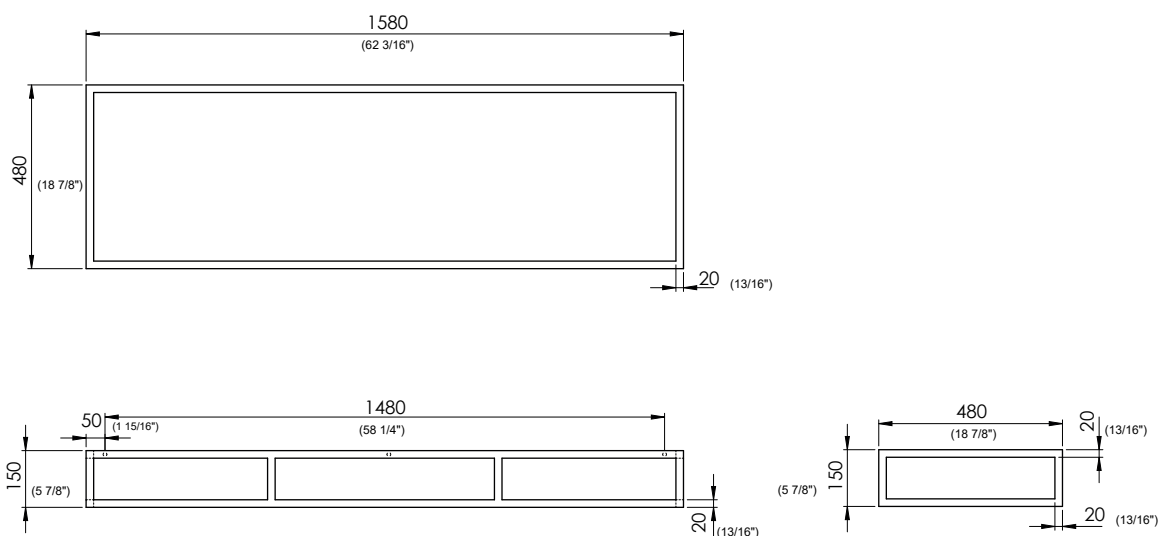

QUADRA struttura

AZZURRA®

STS 160

STRUTTURA PORTANTE / STRUCTURE LOAD-BEARING

code
code

QUADRA Struttura metallica suspendue nero opaco
QUADRA *mat black suspended metal structure*

STS 160 NM

QUADRA Struttura metallica suspendue bianco opaco
QUADRA *mat white suspended metal structure*

STS 160 BM

cm 158X48XH15 / 62 3/16x18 7/8x5 7/8"

Éch. /scale 1:20 Dimensions /dimensions in mm

Gamme de couleurs disponible pour STRUCTURE : STS160
Color range available for STRUCTURE: STS 160

Compléments / complements:

code
code

DIMENSION -Tablette en céramique cm 160
MISURA -Cm 160 ceramic shelf

SMM160490000

TECHNICAL SHEET n°: 01	DESIGNER: OFFICINA AZZURRA	CODE: STS 160			Azzurra sanitari in ceramica S.p.a. via Civita Castellana snc 01030 Castel S.Elia (VT) - ITALY Tel.+39.0761 518155 Fax.+39.0761 514560
SHEET FORMAT: A4	ISO	REVISION: 02	SCALE: 1:20	DATE: 02/04/2025	
REGULATIONS					
All the measurements respect the tolerances provided by the "AZZURRA QUALITY GUIDELINES".					