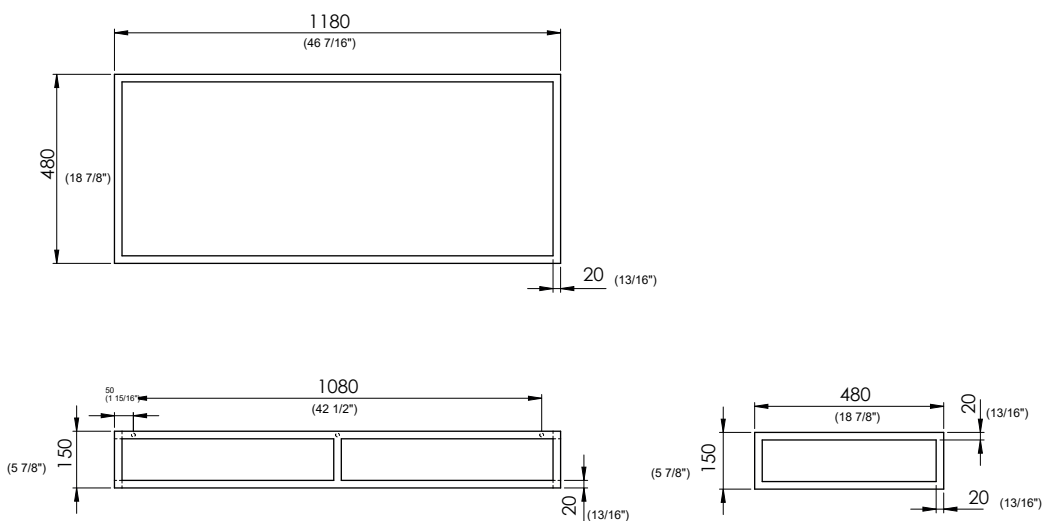

QUADRA struttura

AZZURRA®

STS 120

STRUTTURA PORTANTE / STRUCTURELOAD-BEARING

code
code

QUADRA Struttura metallica suspendue nero opaco
QUADRA *mat black suspended metal structure*

STS 120 NM

QUADRA Struttura metallica suspendue bianco opaco
QUADRA *mat white suspended metal structure*

STS 120 BM

cm 118X48XH15 / 46 7/16x18 7/8x5 7/8"

Éch. /scale 1:20 Dimensions /dimensions in mm

Gamme de couleurs disponible pour STRUCTURE : STS120
Color range available for STRUCTURE: STS 120

Compléments / complements:

code
code

DIMENSION -Tablette en céramique cm 120
MISURA -Cm 120 ceramic shelf

SMM120490000

TECHNICAL SHEET n°: 01	DESIGNER: OFFICINA AZZURRA	CODE: STS 120	Azzurra sanitari in ceramica S.p.a. via Civita Castellana snc 01030 Castel S.Elia (VT) - ITALY Tel.+39.0761 518155 Fax.+39.0761 514560		
SHEET FORMAT: A4	ISO	REVISION: 02	SCALE: 1:20	DATE: 02/04/2025	
REGULATIONS					
All the measurements respect the tolerances provided by the "AZZURRA QUALITY GUIDELINES".					