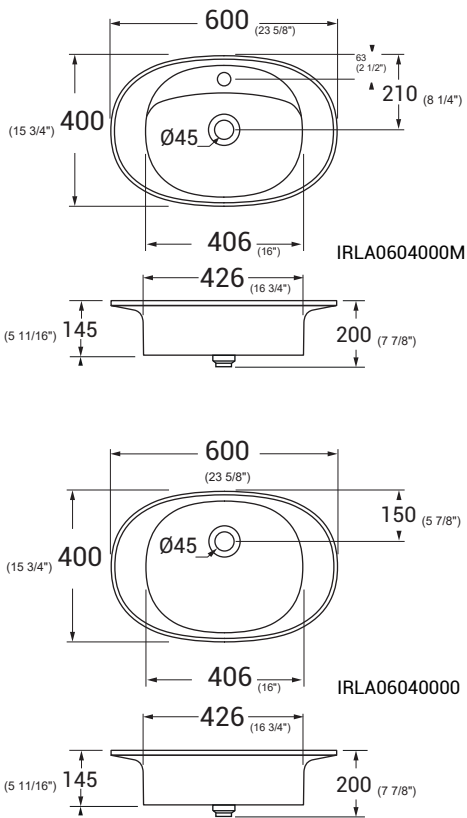

IRMC60 B BK

Tiroir IRIDE : NERO + structure : NERA

IRIDE drawer cabinet: BLACK + structure: BLACK

IRMC60 N BK

(Spécifiez la couleur lors de la commande /Specify the color when ordering)

CM 49X40,4XH88 / 19 5/16x15 7/8x34 5/8"

kg 22

possibilité de combiner avec les lavabos IRIDE
possibility of combination with IRIDE washbasins

STRUCTURE MÉTAL + TIROIR DE RANGEMENT |
METAL STRUCTURE + STORAGE DRAWER

Éch. /scale 1:20 Dimensions /dimensions in mm

Bianco opaco
Matt white

Nero opaco
Matt black

TECHNICAL SHEET n°: 01	DESIGNER: ALESSIO CASCIANO	CODE: IRMC60	Azzurra sanitari in ceramica S.p.a. via Civita Castellana snc 01030 Castel S.Elia (VT) - ITALY Tel.+39.0761 518155 Fax.+39.0761 514560	
SHEET FORMAT: A4	ISO	REVISION: 01	SCALE: 1:20	DATE: 08/08/2025
REGULATIONS: CE EN 14688 / EN31 / Dop-14688				
All the measurements respect the tolerances provided by the "AZZURRA QUALITY GUIDELINES".				