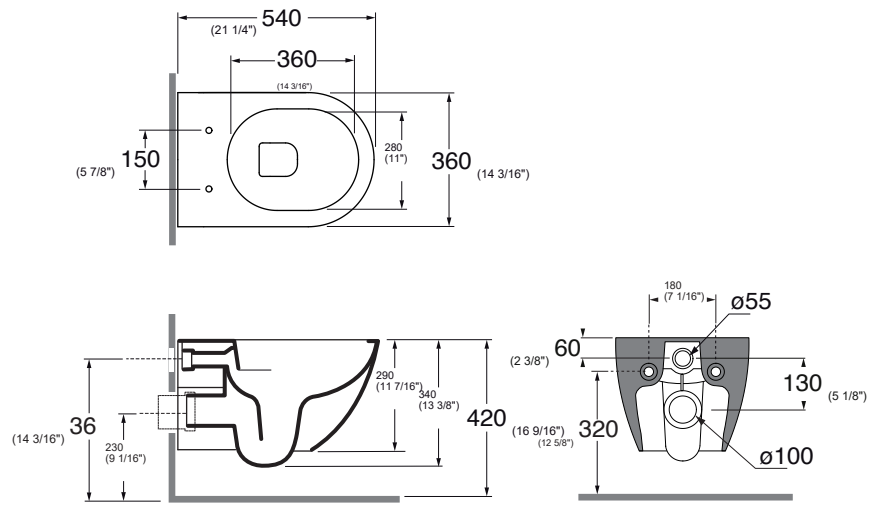

CMVCSPE54000 EASY CLEAN sospesi/ EASY CLEAN sanitary wares

code
code

Cuvette Comoda suspendu Easy clean.
WC Comoda wall hung Easy Clean.

bianco lucido/shiny white

CMVCSPE54000BI

Finis COLORS 1250° / COLORS 1250° finishing

CMVCSPE54000 CA/CE/CT...

Finis LUCIDES / SHINE finishing

CMVCSPE54000 PS/SA/SS...

(Spécifiez la couleur lors de la commande /Specify the color when ordering)

cm 54x36xh34 / 21 1/4x14 3/16xh13 3/8"

kg 22

Technologies / technologies:

watersaving

easyclean