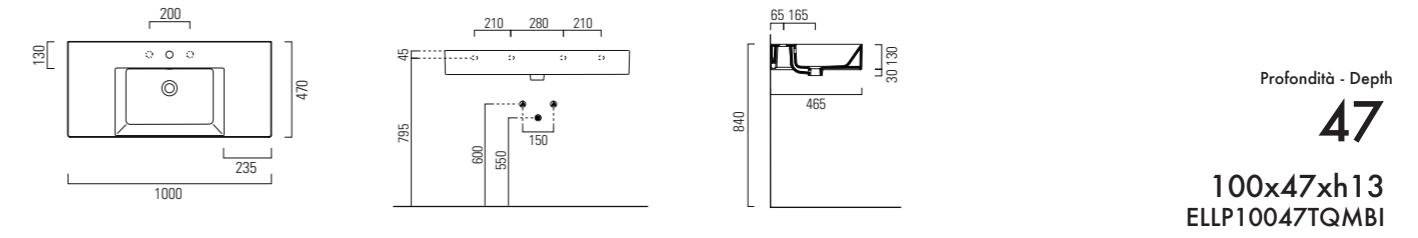

80x47xh13
ELLP08047RQMBI

PER MOBILE
FOR FURNITURE

SOSPESO
WALL HUNG

APPOGGIO
OVER COUNTER

1 FORO
1 TAP HOLE

3 FORI
3 TAP HOLES

CON TROPPO PIENO
WITH OVER FLOW

LAVABO washbasin SQUARED 47