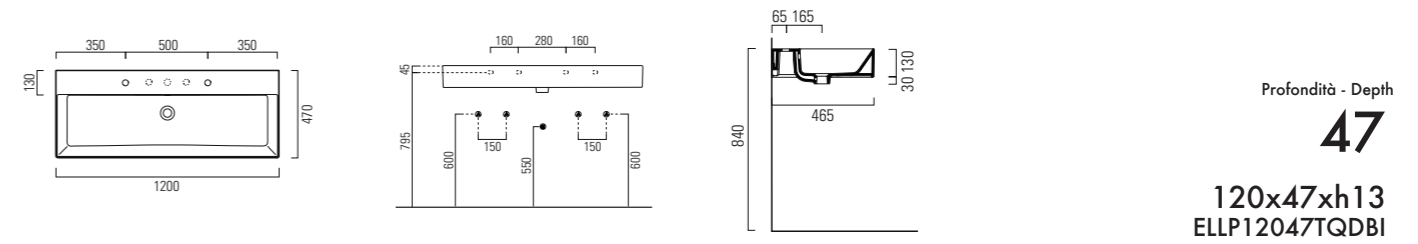

80x47xh13
ELLP08047RQMBI

PER MOBILE
FOR FURNITURE

SOSPESO
WALL HUNG

APPOGGIO
OVER COUNTER

1 FORO
1 TAP HOLE

3 FORI
3 TAP HOLES

CON TROPPO PIENO
WITH OVER FLOW

LAVABO washbasin SQUARED 47