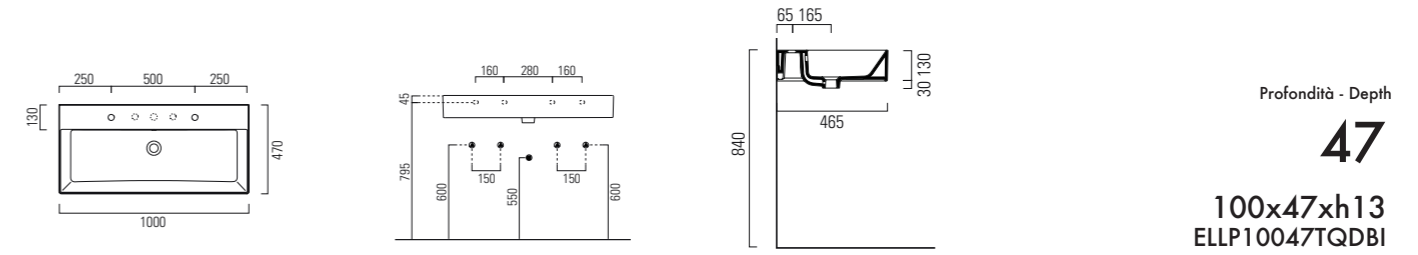

80x47xh13
ELLP08047RQMBI

PER MOBILE
FOR FURNITURE

SOSPESO
WALL HUNG

APPOGGIO
OVER COUNTER

1 FORO
1 TAP HOLE

3 FORI
3 TAP HOLES

CON TROPPO PIENO
WITH OVER FLOW

LAVABO washbasin SQUARED 47