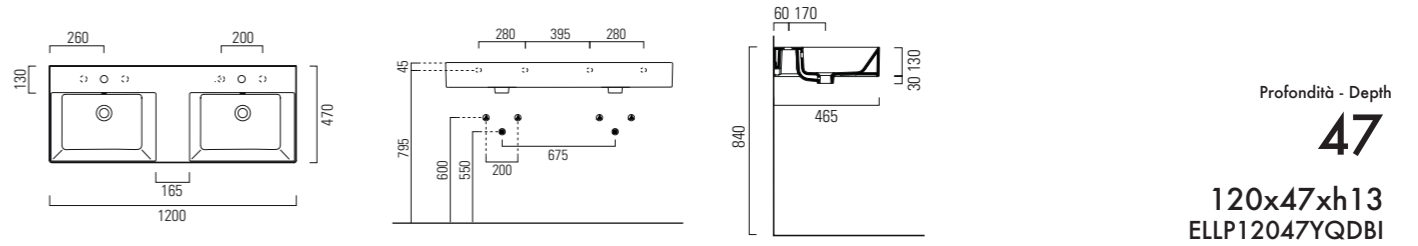

80x47xh13
ELLP08047RQMBI

PER MOBILE
FOR FURNITURE

SOSPESO
WALL HUNG

APPOGGIO
OVER COUNTER

1 FORO
1 TAP HOLE

3 FORI
3 TAP HOLES

CON TROPPO PIENO
WITH OVER FLOW

LAVABO washbasin SQUARED 47