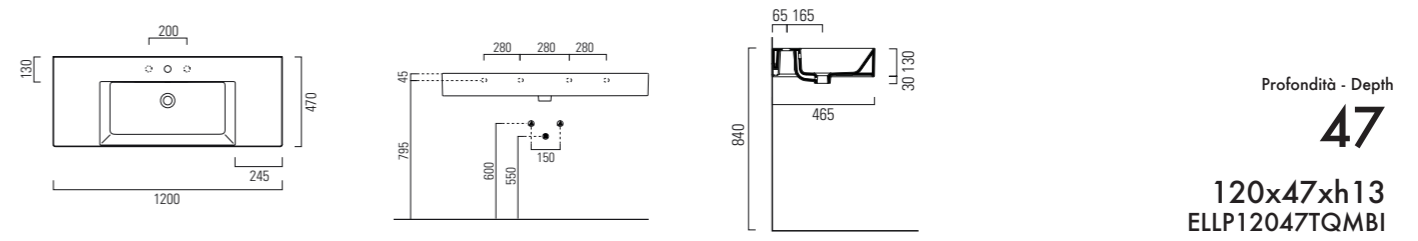

80x47xh13
ELLP08047RQMBI

PER MOBILE
FOR FURNITURE

SOSPESO
WALL HUNG

APPOGGIO
OVER COUNTER

1 FORO
1 TAP HOLE

3 FORI
3 TAP HOLES

CON TROPPO PIENO
WITH OVER FLOW

LAVABO washbasin SQUARED 47